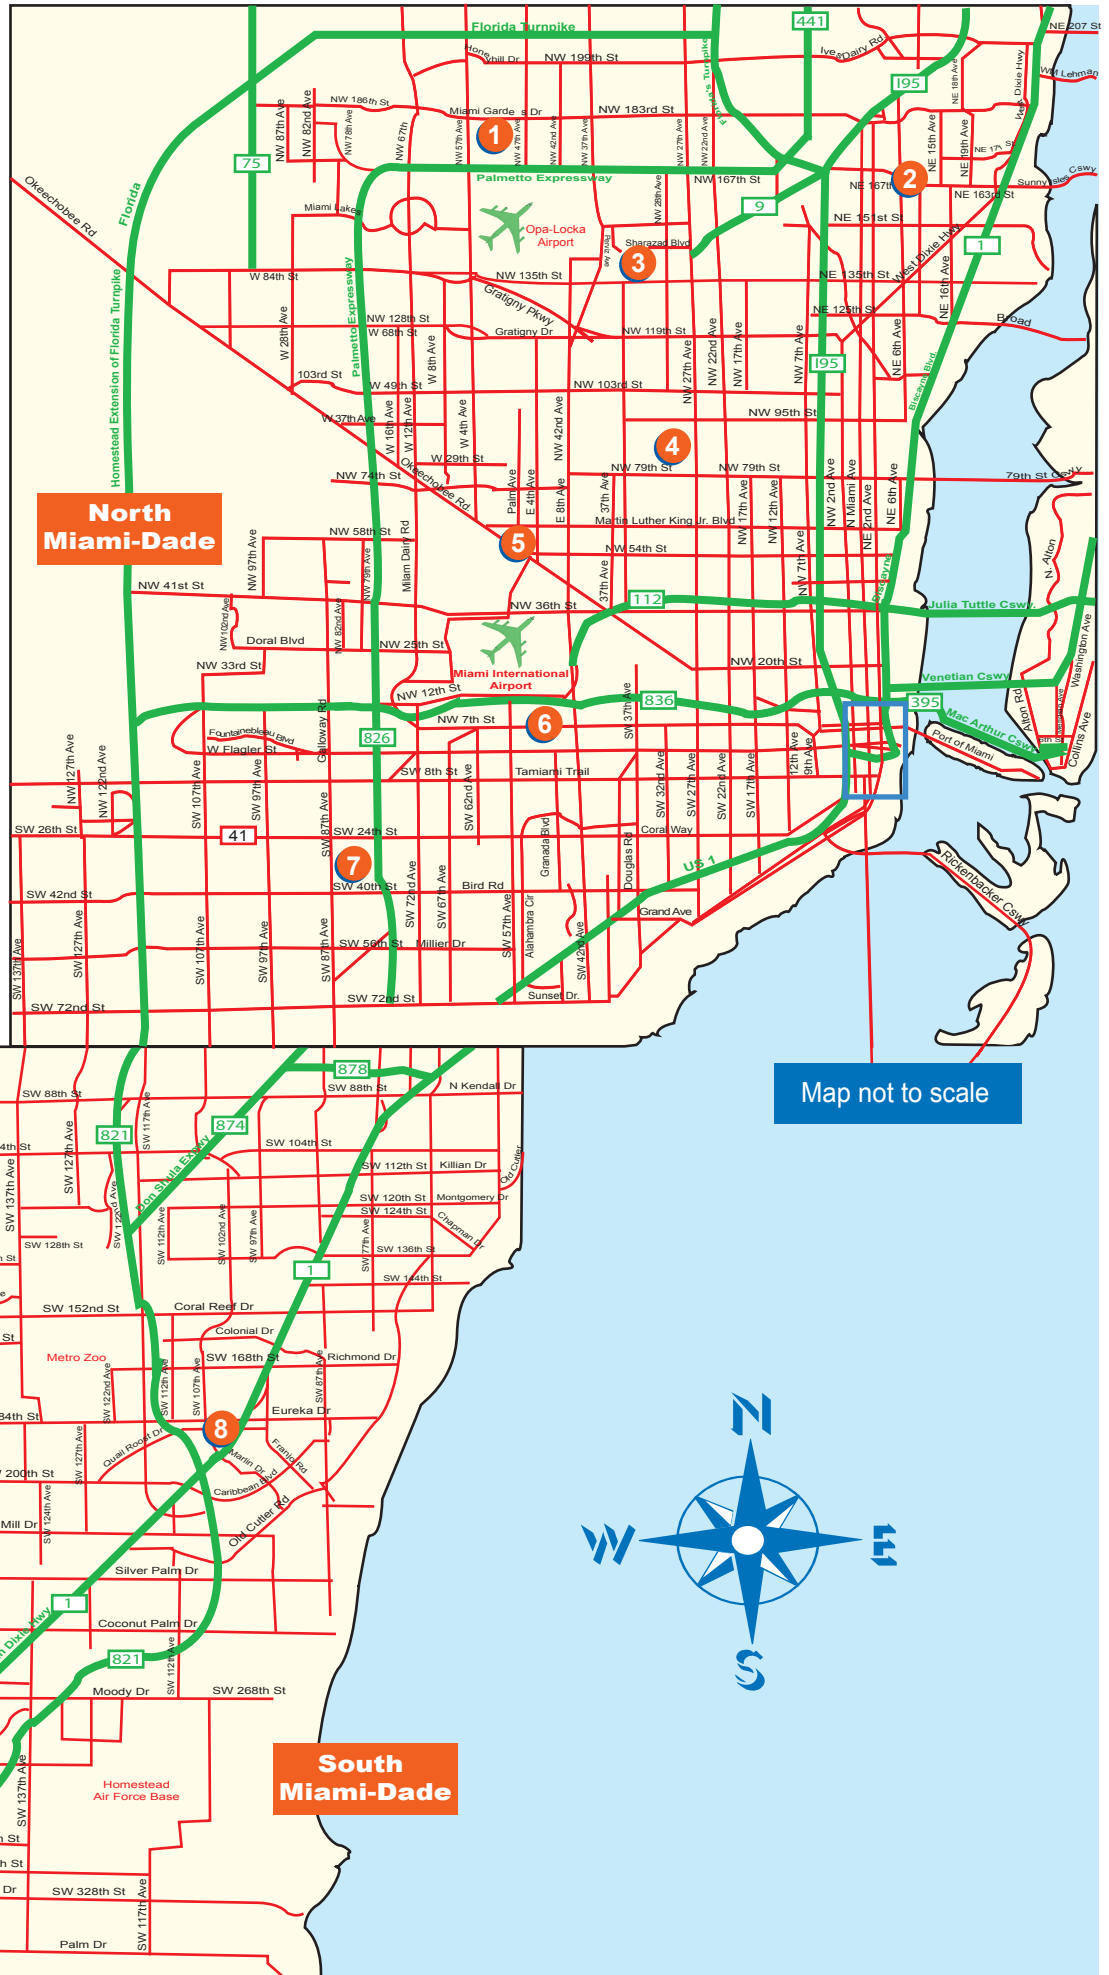

## Miami-Dade County Centers

For a center near you, call **305-470-JOBS (5627)**,  
or visit one of the following centers:

### Centers

1. Carol City  
4888 NW 183 St, Ste. 201  
Ph: 305-620-8012
2. North Miami Beach \*  
801 NE 167 St  
Ph: 305-654-7175
3. Northside \*  
7900 NW 27 Ave, Ste. 200  
Ph: 305-693-2060
4. Hialeah Downtown  
240 E 1 Ave, Ste. 222  
Ph: 305-883-6925
5. Little Havana \*  
5040 NW 7 St, Ste. 200  
Ph: 305-442-6900
6. West Dade  
8485 Bird Road, 2nd Floor  
Ph: 305-228-2300
7. Perrine  
18901 SW 106 Ave Ste. 218  
Ph: 305-252-4440
8. Homestead \*  
28951 S. Dixie Highway  
Ph: 305-242-5373