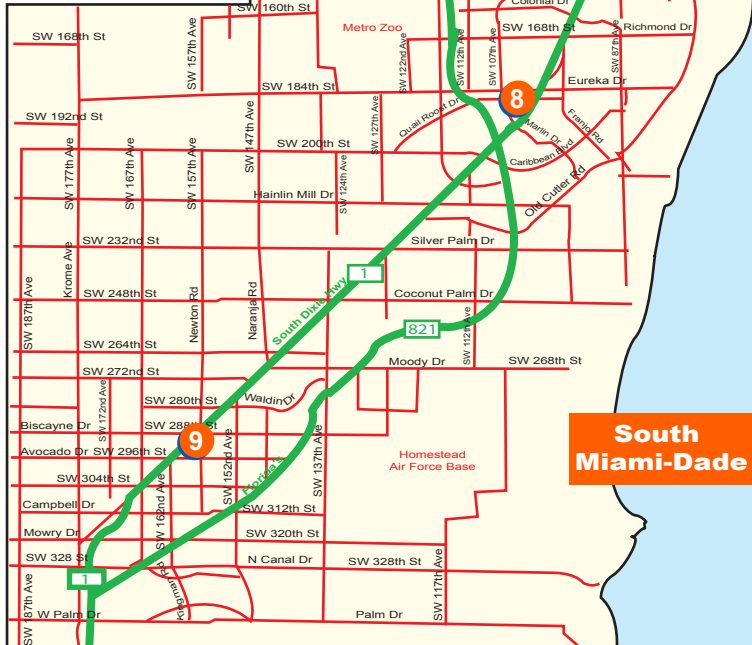

Miami-Dade County Centers

For a center near you, call **305-470-JOBS (5627)**, or visit one of the following centers:

Centers

1. Carol City
4888 NW 183 St
Ph: 305-620-8012
2. North Miami Beach *
801 NE 167 St
Ph: 305-654-7175
3. Opa-Locka
780 Fisherman St, Ste. 110
Ph: 305-953-3407
4. Northside *
7900 NW 27 Ave, Ste. 200
Ph: 305-693-2060
5. Hialeah Downtown
240 E 1 Ave, Ste. 222
Ph: 305-883-6925
6. Little Havana *
5040 NW 7 St, Ste. 200
Ph: 305-442-6900
7. West Dade
8485 Bird Road, 2nd Floor
Ph: 305-228-2300
8. Perrine
18901 SW 106 Ave Ste. 218
Ph: 305-252-4440
9. Homestead *
28951 S. Dixie Highway
Ph: 305-242-5373