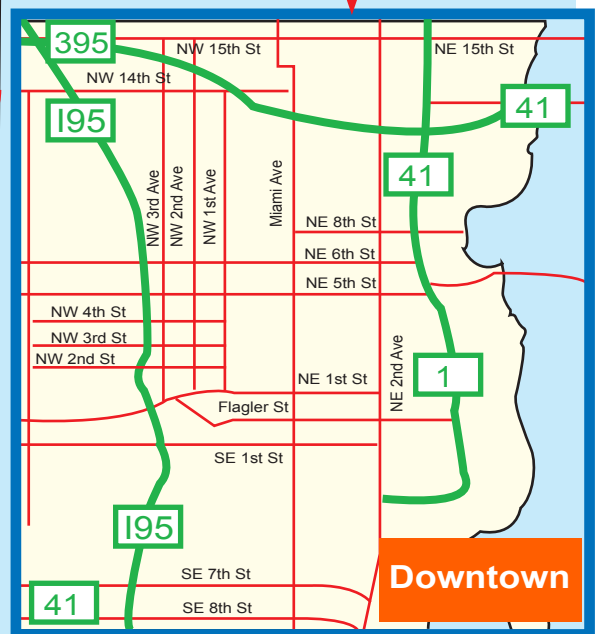

Miami-Dade County Centers

For a center near you, call **305-470-JOBS (5627)**, or visit one of the following centers:

Centers

1. Carol City
4888 NW 183 St
Ph: 305-620-8012
2. North Miami Beach *
801 NE 167 St
Ph: 305-654-7175
3. Opa-Locka
780 Fisherman St, Ste. 110
Ph: 305-953-3407
4. Northside *
7900 NW 27 Ave, Ste. 200
Ph: 305-693-2060
5. Hialeah Downtown
240 E 1 Ave, Ste. 222
Ph: 305-883-6925
6. Little Havana *
5040 NW 7 St, Ste. 200
Ph: 305-442-6900
7. West Dade
8485 Bird Road, 2nd Floor
Ph: 305-228-2300
8. Perrine
18901 SW 106 Ave Ste. 218
Ph: 305-252-4440
9. Homestead *
28951 S. Dixie Highway
Ph: 305-242-5373