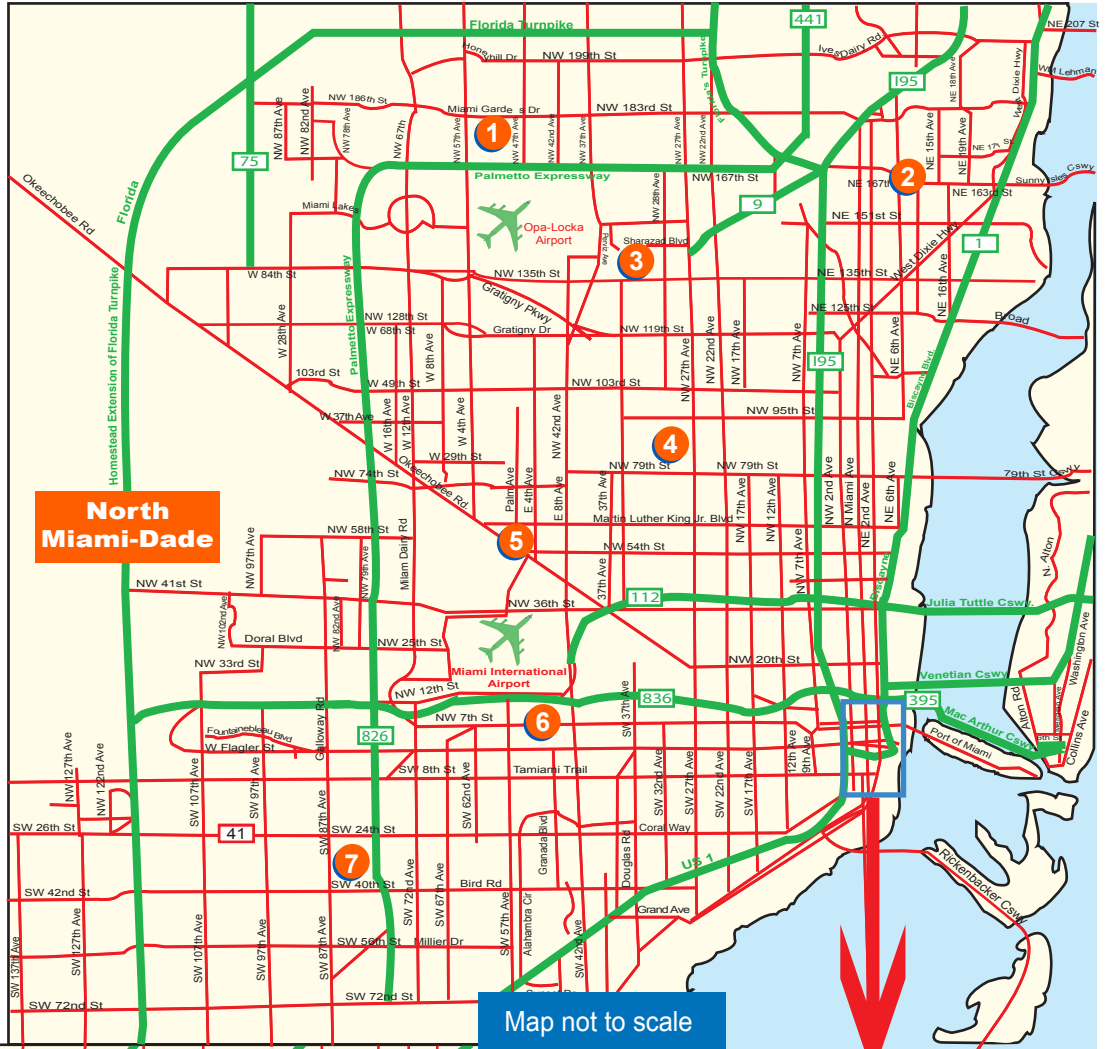

Miami-Dade County Centers

For a center near you, call **305-470-JOBS (5627)**, or visit one of the following centers:

Centers

1. Carol City
4888 NW 183 St
Ph: 305-620-8012
2. North Miami Beach *
801 NE 167 St
Ph: 305-654-7175
3. Opa-Locka
780 Fisherman St, Ste. 110
Ph: 305-953-3407
4. Northside *
7900 NW 27 Ave, Ste. 200
Ph: 305-693-2060
5. Hialeah Downtown
240 E 1 Ave, Ste. 222
Ph: 305-883-6925
6. Little Havana *
5040 NW 7 St, Ste. 200
Ph: 305-442-6900
7. West Dade
8485 Bird Road, 2nd Floor
Ph: 305-228-2300
8. Perrine
18901 SW 106 Ave Ste. 218
Ph: 305-252-4440
9. Homestead *
28951 S. Dixie Highway
Ph: 305-242-5373