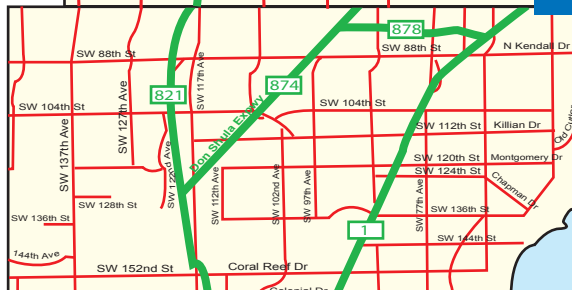

Miami-Dade County Centers

For a center near you, call **305-470-JOBS (5627)**, or visit one of the following centers:

Centers

1. Carol City
4888 NW 183 St
Ph: 305-620-8012
2. North Miami Beach *
801 NE 167 St
Ph: 305-654-7175
3. Opa-Locka
780 Fisherman St, Ste. 110
Ph: 305-953-3407
4. Northside *
7900 NW 27 Ave, Ste. 200
Ph: 305-693-2060
5. Hialeah Downtown
240 E 1 Ave, Ste. 222
Ph: 305-883-6925
6. Little Havana *
5040 NW 7 St, Ste. 200
Ph: 305-442-6900
7. West Dade
8485 Bird Road, 2nd Floor
Ph: 305-228-2300
8. Perrine
18901 SW 106 Ave Ste. 218
Ph: 305-252-4440
9. Homestead *
28951 S. Dixie Highway
Ph: 305-242-5373