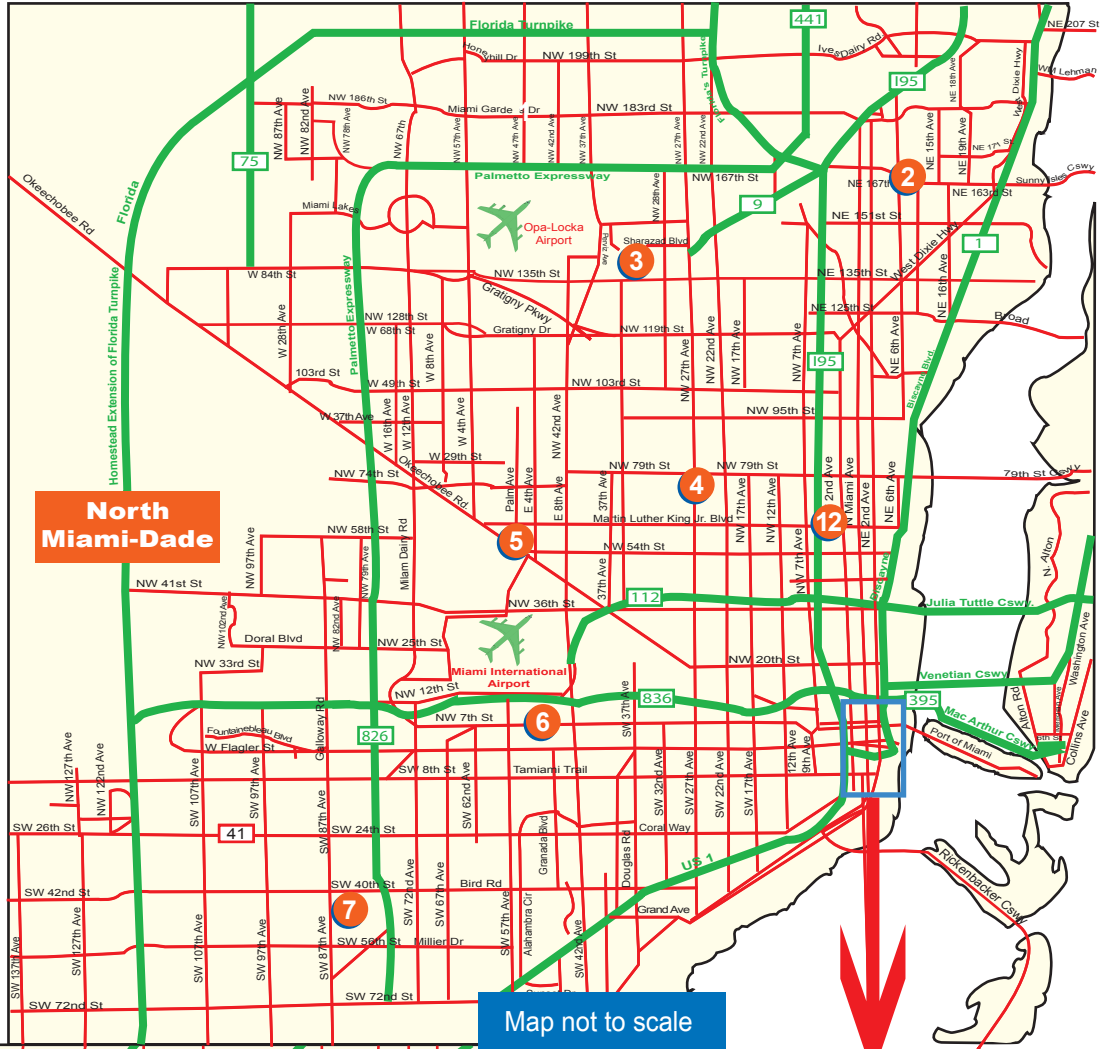

Miami-Dade County Centers

For a center near you, call **305-470-JOBS (5627)**, or visit one of the following centers:

Centers

1. Carol City
4690 NW 183 St
Ph: 305-620-8012
2. North Miami Beach *
801 NE 167 St
Ph: 305-654-7175
3. Opa-Locka
780 Fisherman St, Ste. 110
Ph: 305-953-3407
4. Northside *
7900 NW 27 Ave, Ste. 200
Ph: 305-693-2060
5. Hialeah Downtown
240 E 1 Ave, Ste. 208
Ph: 305-883-6925
6. Little Havana *
5040 NW 7 St, Ste. 500
Ph: 305-643-3300
7. West Dade
8485 Bird Road, 2nd Floor
Ph: 305-228-2300
10. Perrine
18901 SW 106 Ave Ste. 218
Ph: 305-252-4440
11. Homestead *
28951 S. Dixie Highway
Ph: 305-242-5373
12. Edison Courts
325 NW 62 St
Ph: 305-795-2058

Map not to scale

Downtown

Serves Out-of-School Youth *

South Miami-Dade