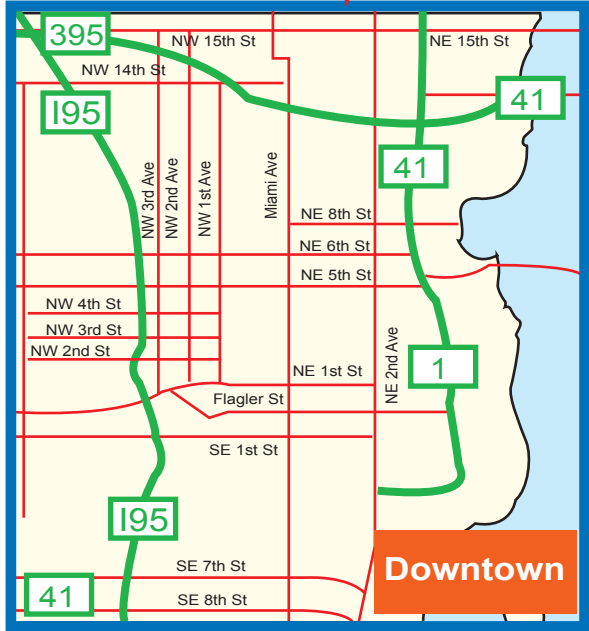

Miami-Dade County Centers

For a center near you, call **305-470-JOBS (5627)**, or visit one of the following centers:

Centers

1. Carol City
4690 NW 183 St
Ph: 305-620-8012
2. North Miami Beach *
801 NE 167 St
Ph: 305-654-7175
3. Opa-Locka
780 Fisherman St, Ste. 110
Ph: 305-953-3407
4. Northside *
7900 NW 27 Ave, Ste. 200
Ph: 305-693-2060
5. Hialeah Downtown
240 E 1 Ave, Ste. 208
Ph: 305-883-6925
6. Little Havana *
5040 NW 7 St, Ste. 500
Ph: 305-643-3300
7. West Dade
8485 Bird Road, 2nd Floor
Ph: 305-228-2300
10. Perrine
18901 SW 106 Ave Ste. 218
Ph: 305-252-4440
11. Homestead *
28951 S. Dixie Highway
Ph: 305-242-5373
12. Edison Courts
325 NW 62 St
Ph: 305-795-2058

Map not to scale

Downtown

Serves Out-of-School Youth *

South Miami-Dade