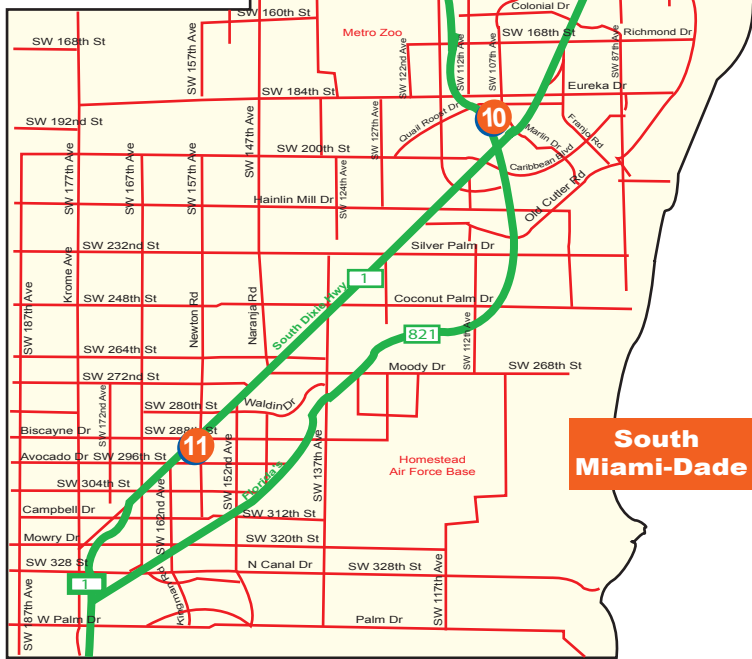

Miami-Dade County Centers

For a center near you, call **305-470-JOBS (5627)**, or visit one of the following centers:

Centers

1. Carol City
4690 NW 183 St
Ph: 305-620-8012
2. North Miami Beach *
801 NE 167 St
Ph: 305-654-7175
3. Opa-Locka
780 Fisherman St, Ste. 110
Ph: 305-953-3407
4. Northside *
7900 NW 27 Ave, Ste. 200
Ph: 305-693-2060
5. Hialeah Downtown
240 E 1 Ave, Ste. 208
Ph: 305-883-6925
6. Little Havana *
5040 NW 7 St, Ste. 500
Ph: 305-643-3300
7. West Dade
8485 Bird Road, 2nd Floor
Ph: 305-228-2300
10. Perrine
18901 SW 106 Ave Ste. 218
Ph: 305-252-4440
11. Homestead *
28951 S. Dixie Highway
Ph: 305-242-5373
12. Edison Courts
325 NW 62 St
Ph: 305-795-2058

Map not to scale

Downtown

Serves Out-of-School Youth *

South Miami-Dade