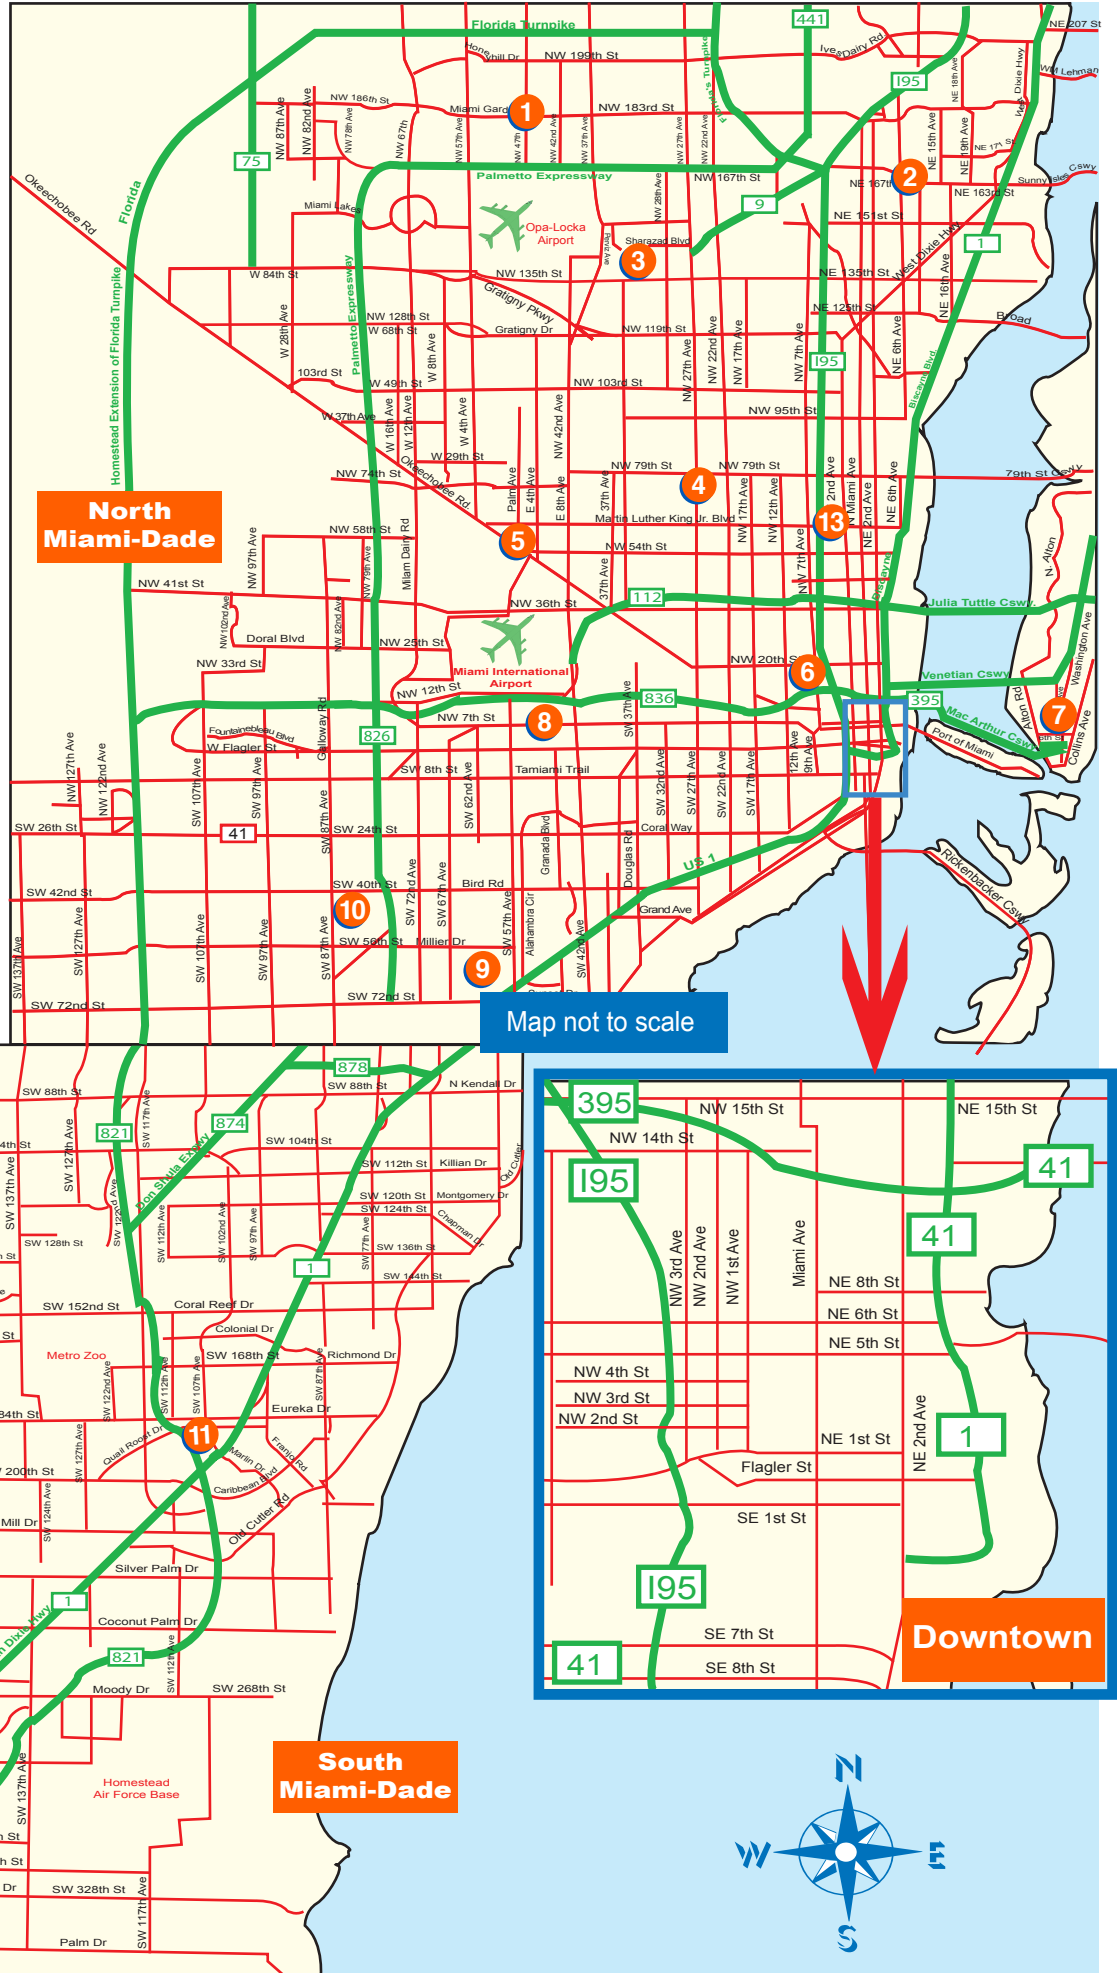

Centers

1. Carol City
4888 NW 183 St, Stes. 201-206
Ph: 305-620-8012
2. North Miami Beach ✱
801 NE 167 St
Ph: 305-654-7175
3. Opa-Locka
780 Fisherman St, Ste. 110
Ph: 305-953-3407
4. Northside ✱
7900 NW 27 Ave, Ste. 200
Ph: 305-693-2060
5. Hialeah Downtown
240 E 1 Ave, Ste. 222
Ph: 305-883-6925
6. City of Miami
750 NW 20 St, 4th Floor
Ph: 305-372-8300
7. Miami Beach
833 6 St, 2nd Floor
Ph: 305-532-5350
8. Little Havana ✱
5040 NW 7 St, Ste. 200
Ph: 305-643-3300
9. South Miami
5825 SW 68 St, Ste. 3
Ph: 305-284-0936
10. West Dade
8485 Bird Road, 2nd Floor
Ph: 305-228-2300
11. Perrine
18901 SW 106 Ave, Ste. 218
Ph: 305-252-4440
12. Homestead ✱
28951 S. Dixie Highway
Ph: 305-242-5373
13. Edison Courts
325 NW 62 St
Ph: 305-795-2058

CareerSource
SOUTH FLORIDA

Miami-Dade County Centers

For a center near you, call **305-470-JOBS (5627)**,
or visit one of the following centers:

Serves Out-of-School Youth