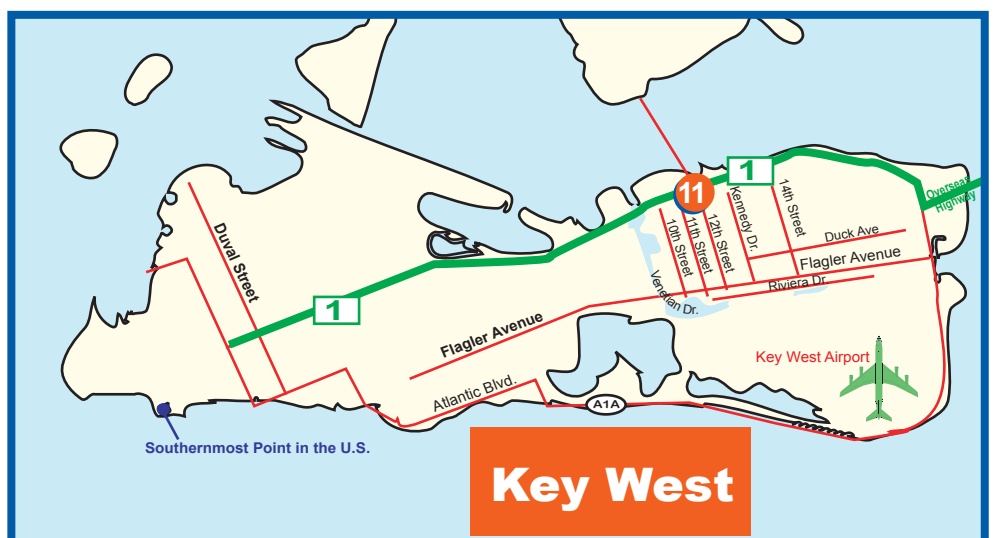

* Serves Out-of-School Youth

CareerSource South Florida is an equal employer/program. Auxiliary aids and services are available upon request to individuals with disabilities. All voice telephone numbers may be reached by persons using TTY/TDD equipment via Florida Relay 711.