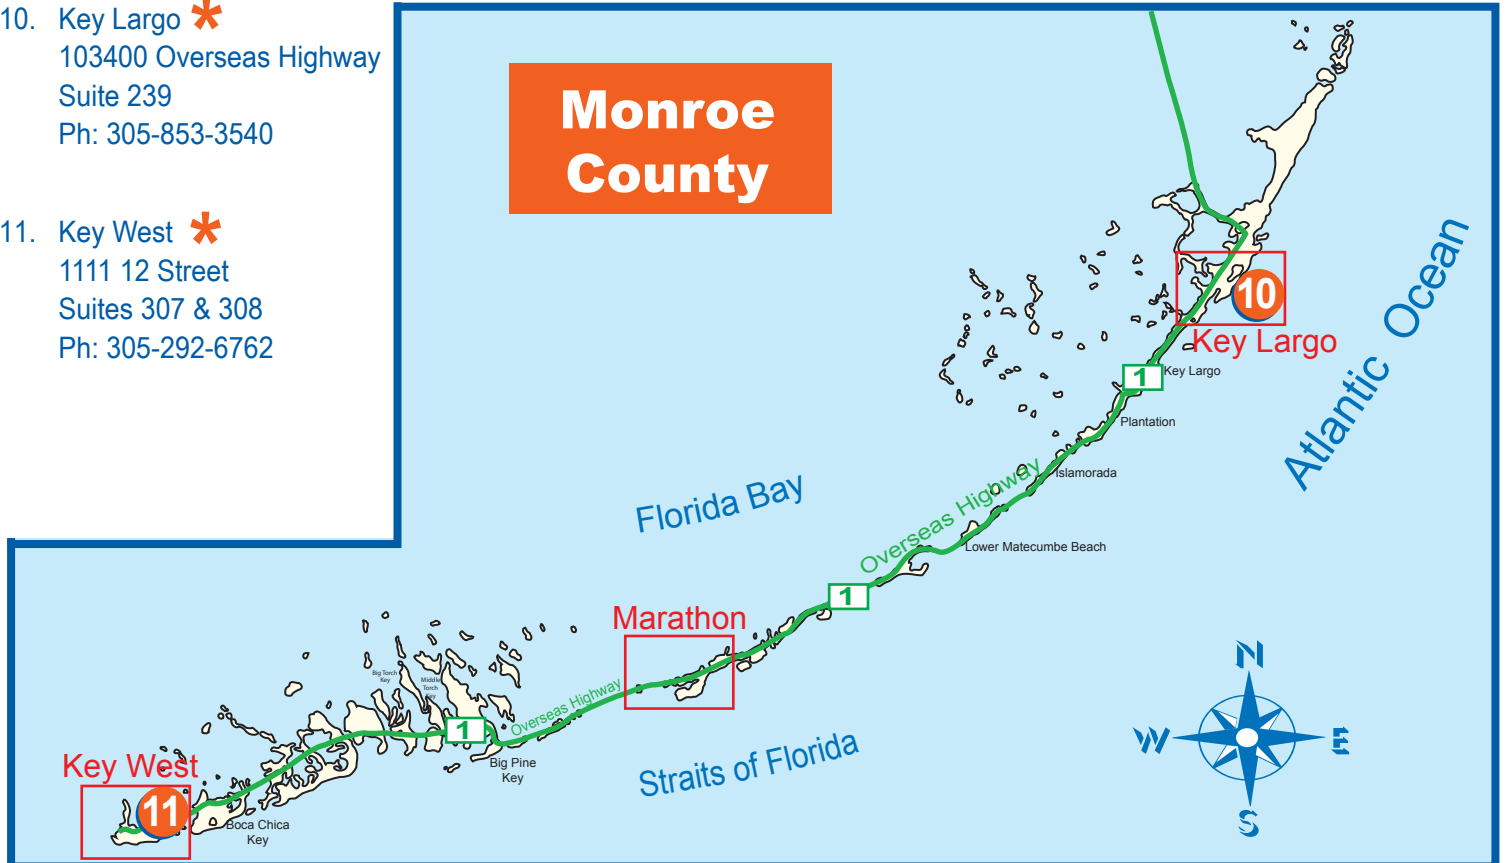

Monroe County Centers

For a center near you, call **305-470-JOBS (5627)**,
or visit one of the following centers:

Centers

- 10. Key Largo *
103400 Overseas Highway
Suite 239
Ph: 305-853-3540
- 11. Key West *
1111 12 Street
Suites 307 & 308
Ph: 305-292-6762

Map not to scale

* Serves Out-of-School Youth

CareerSource South Florida is an equal employer/program. Auxiliary aids and services are available upon request to individuals with disabilities. All voice telephone numbers may be reached by persons using TTY/TDD equipment via Florida Relay 711.