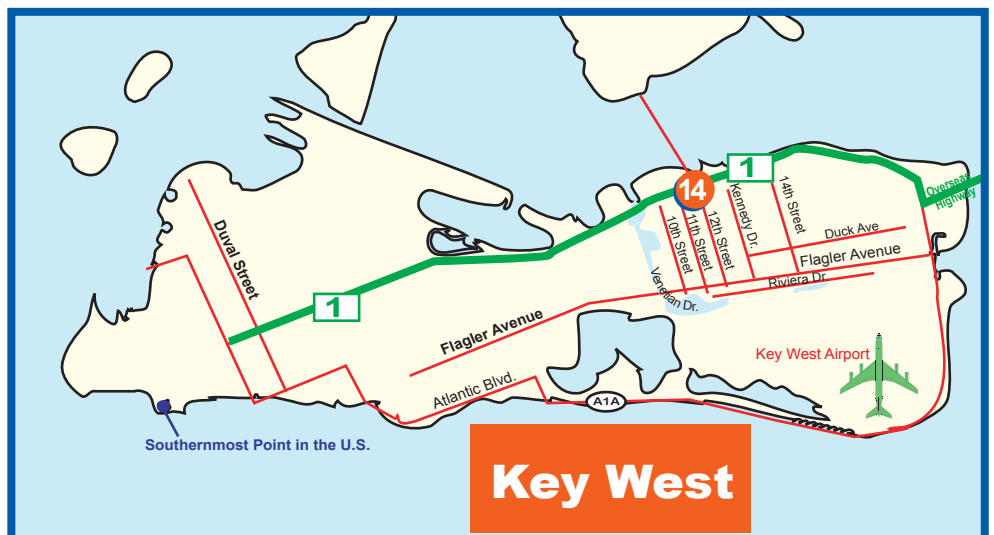

Monroe County Centers

For a center near you, call **305-470-JOBS (5627)**,
or visit one of the following centers:

Centers

13. Key Largo *
103400 Overseas Highway
Suite 239
Ph: 305-853-3540

14. Key West *
1111 12 Street
Suites 307 & 308
Ph: 305-292-6762

Map not to scale

* Serves Out-of-School Youth

CareerSource South Florida is an equal employer/program. Auxiliary aids and services are available upon request to individuals with disabilities. All voice telephone numbers may be reached by persons using TTY/TDD equipment via Florida Relay 711.