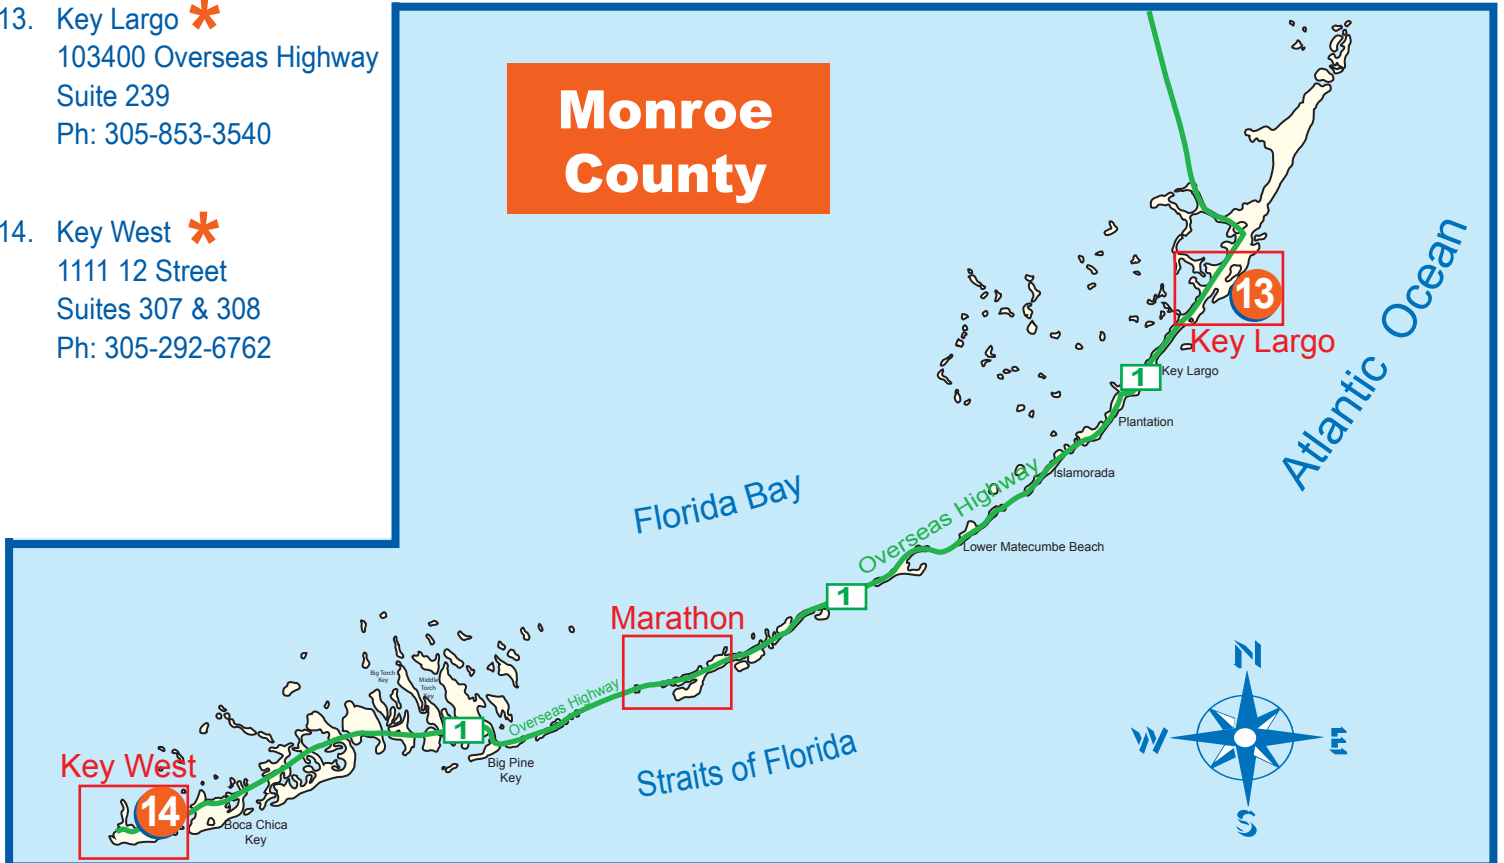

Monroe County Centers

For a center near you, call **305-470-JOBS (5627)**,
or visit one of the following centers:

Centers

13. Key Largo *
103400 Overseas Highway
Suite 239
Ph: 305-853-3540

14. Key West *
1111 12 Street
Suites 307 & 308
Ph: 305-292-6762

Map not to scale

* Serves Out-of-School Youth

CareerSource South Florida is an equal employer/program. Auxiliary aids and services are available upon request to individuals with disabilities. All voice telephone numbers may be reached by persons using TTY/TDD equipment via Florida Relay 711.