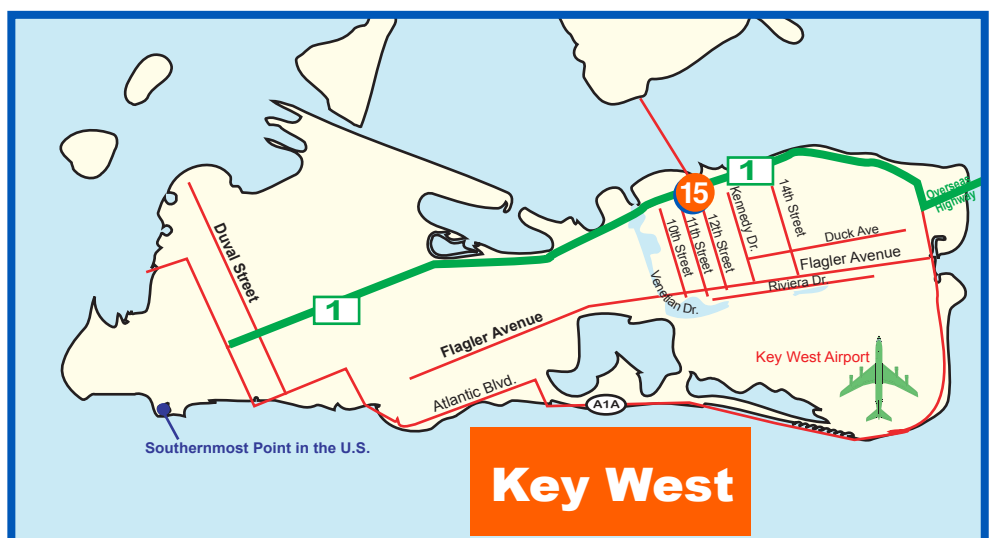

* Serves Out-of-School Youth

CareerSource South Florida is an equal employer/program. Auxiliary aids and services are available upon request to individuals with disabilities. All voice telephone numbers may be reached by persons using TTY/TDD equipment via Florida Relay 711.