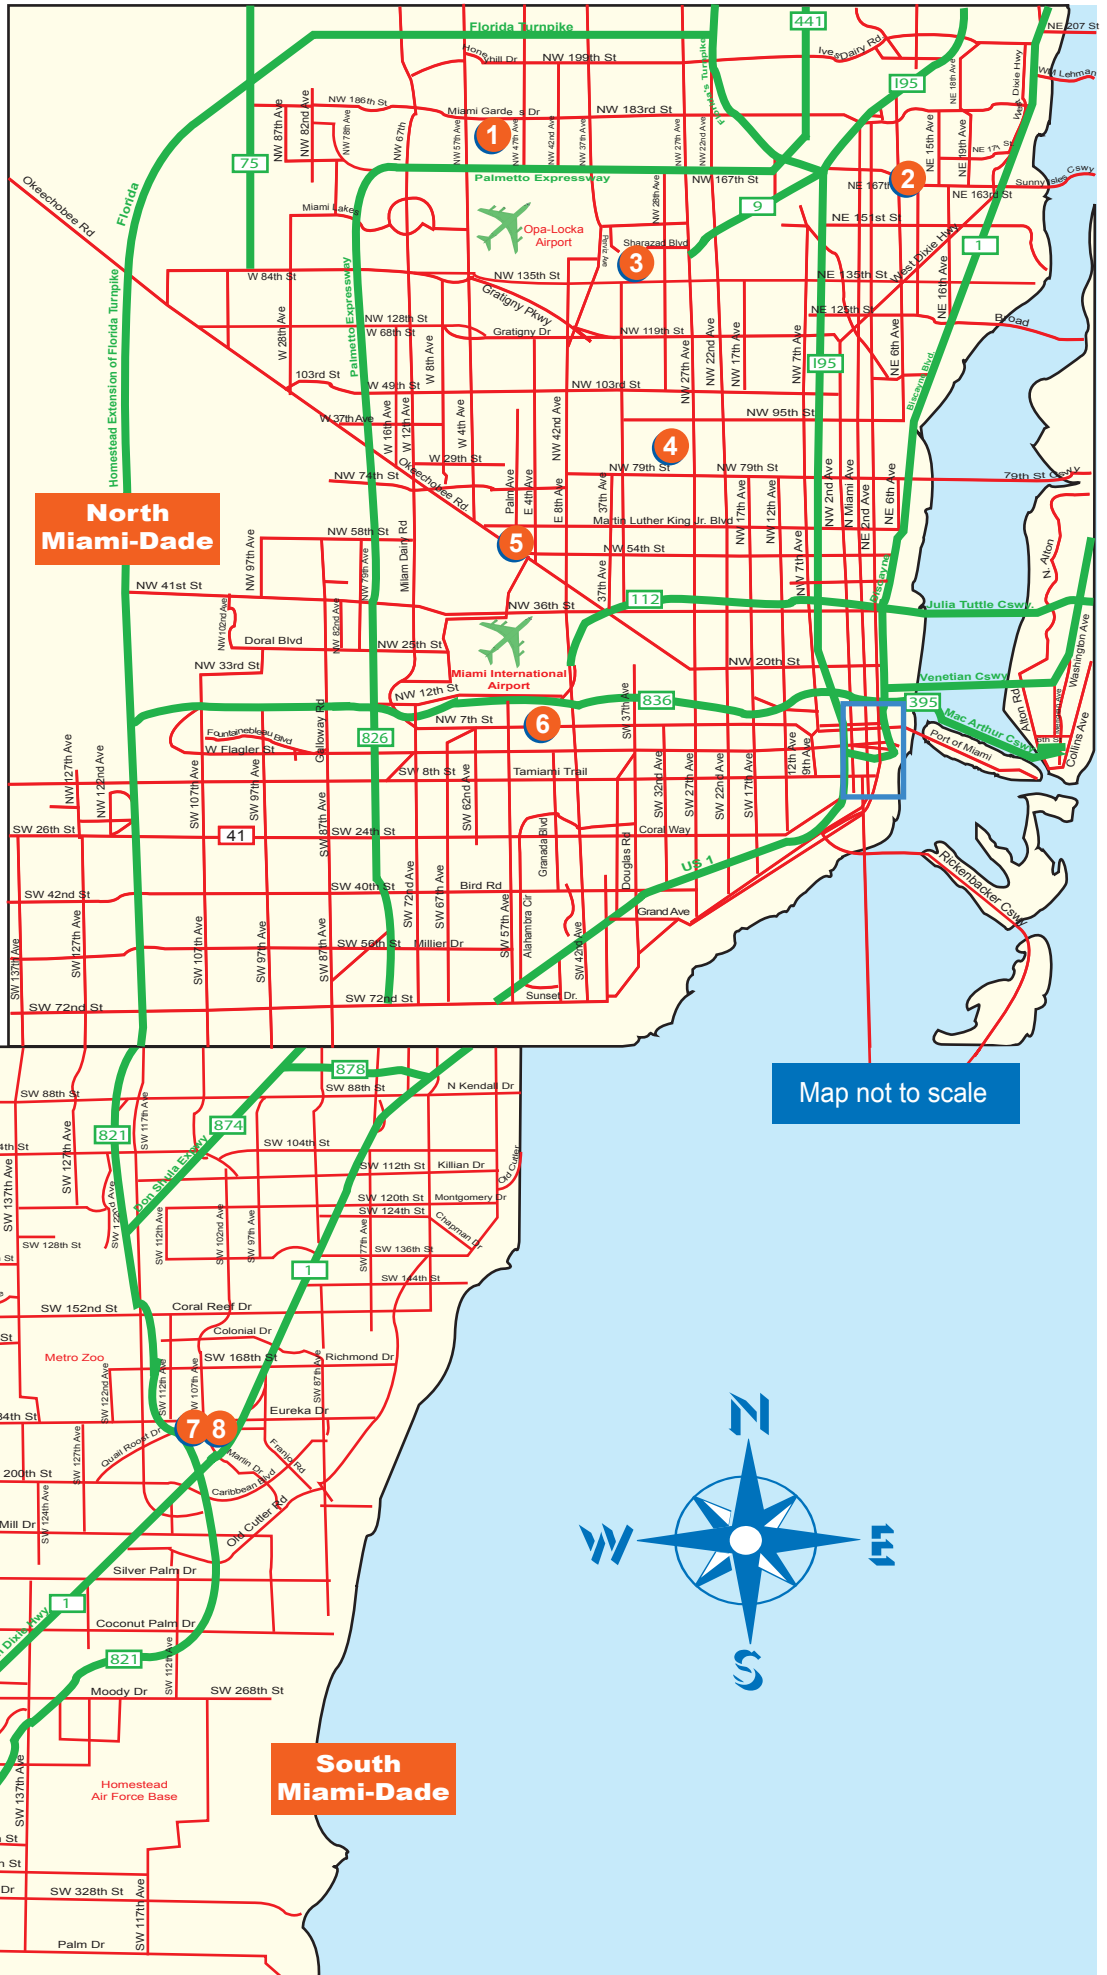

Miami-Dade County Centers

For a center near you, call **305-470-JOBS (5627)**,
or visit one of the following centers:

Centers

1. Carol City
4888 NW 183 St, Ste. 201
Ph: 305-620-8012
2. North Miami Beach *
801 NE 167 St
Ph: 305-654-7175
3. Northside *
7900 NW 27 Ave, Ste. 200
Ph: 305-693-2060
4. Hialeah Downtown
240 E 1 Ave, Ste. 222
Ph: 305-883-6925
5. Little Havana *
5040 NW 7 St, Ste. 200
Ph: 305-442-6900
6. West Dade
8485 Bird Road, 2nd Floor
Ph: 305-228-2300
7. Perrine
18901 SW 106 Ave Ste. 218
Ph: 305-252-4440
8. Homestead *
18901 SW 106 Ave
Ste. 218
Ph: 305-242-5373