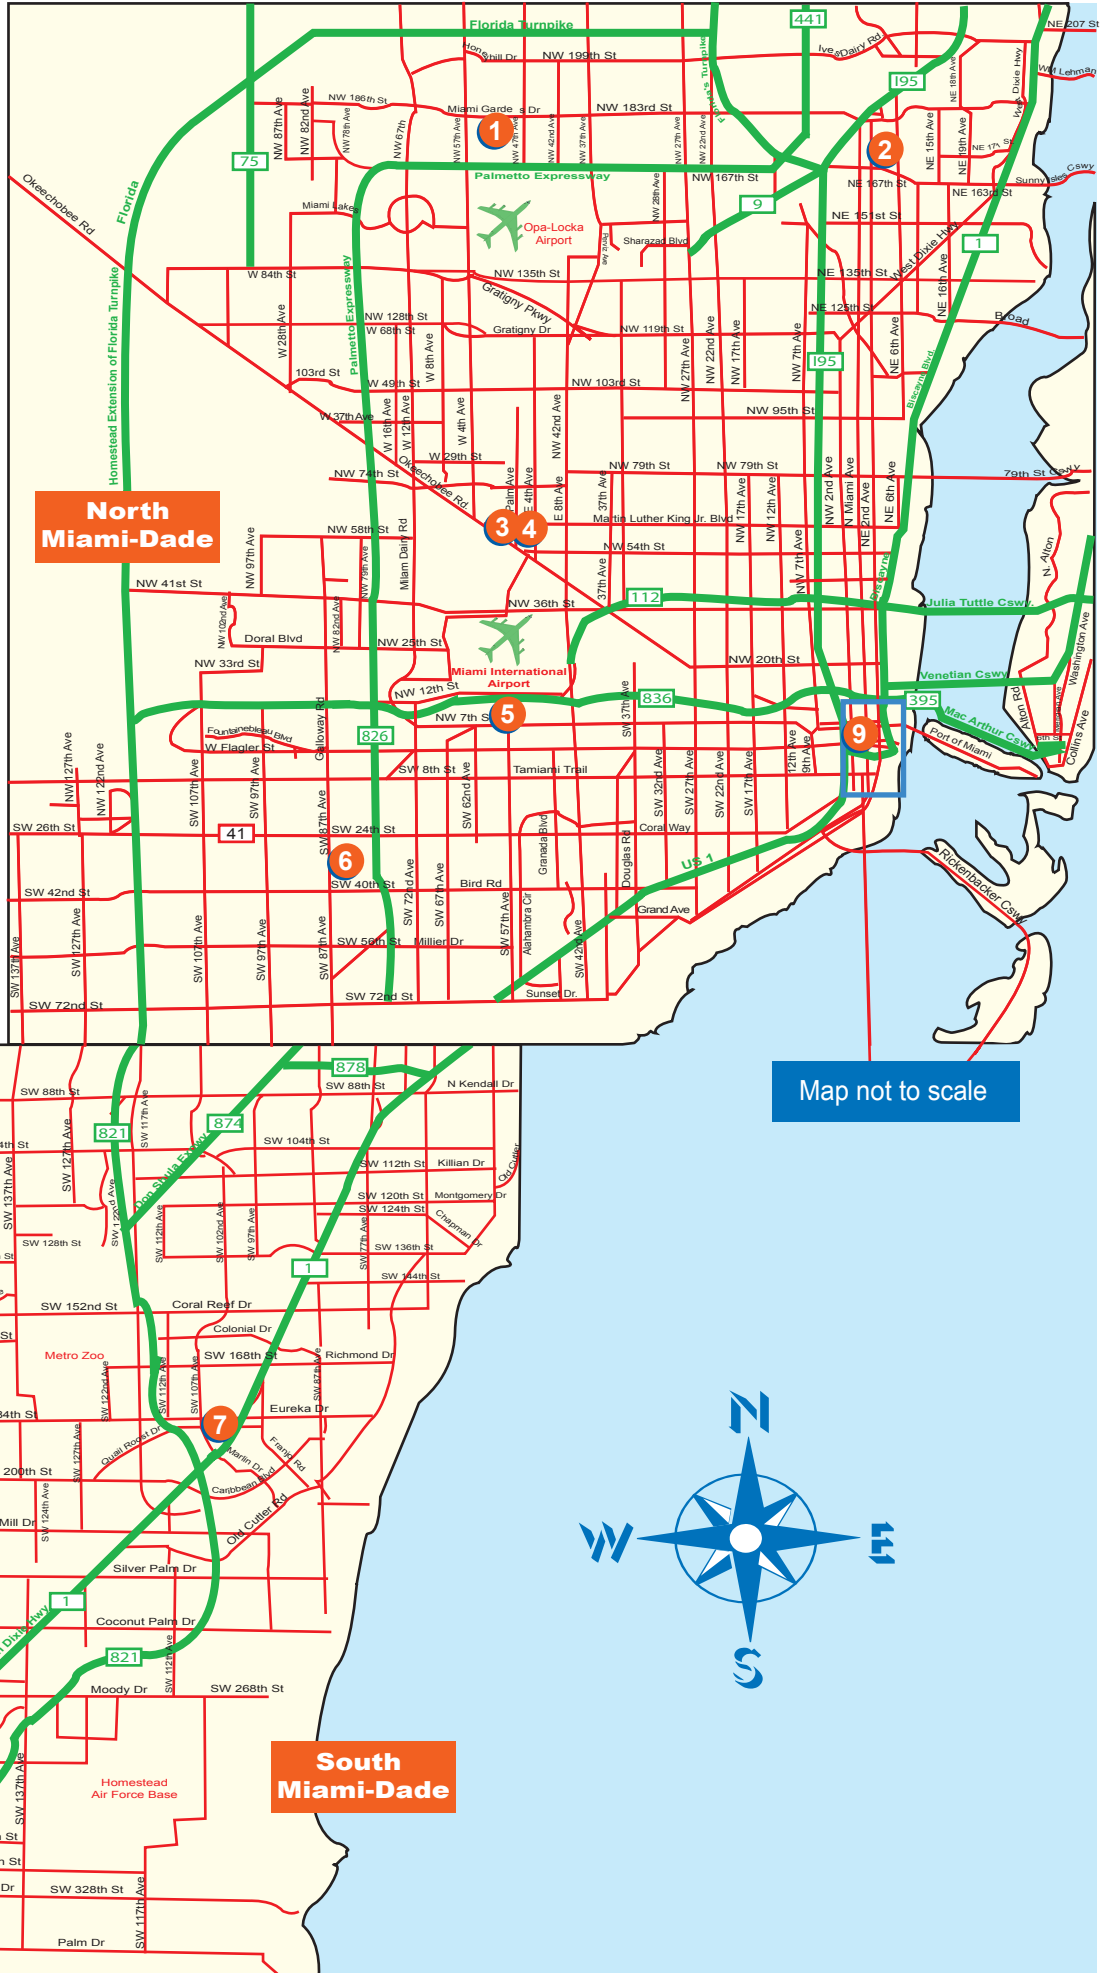

**Centers**

1. Carol City  
4888 NW 183 St, Ste. 201  
Ph: 305-620-8012
2. North Miami Beach \*  
801 NE 167 St  
Ph: 305-654-7175
3. Northside  
240 E 1 Ave, Ste. 222  
Ph: 305-883-6925
4. Hialeah Downtown  
240 E 1 Ave, Ste. 222  
Ph: 305-883-6925
5. Little Havana \*  
5040 NW 7 St, Ste. 200  
Ph: 305-442-6900
6. West Dade  
8485 Bird Road, 2nd Floor  
Ph: 305-228-2300
7. Perrine \*  
18901 SW 106 Ave Ste. 218  
Ph: 305-252-4440
8. Homestead  
**BY APPOINTMENT ONLY**  
Miami Dade College  
*Homestead Campus*  
500 College Terrace,  
Bldg. F – Room # F111  
Ph: 305-929-1514
9. Miami Downtown Library  
**M-F, 9:30am - 6pm**  
101 W Flagler Street  
Miami, FL 33130  
Tel: 786-582-3013

## Miami-Dade County Centers

For a center near you, call **305-470-JOBS (5627)**, or visit one of the following centers:

Map not to scale

**Serves Out-of-School Youth**