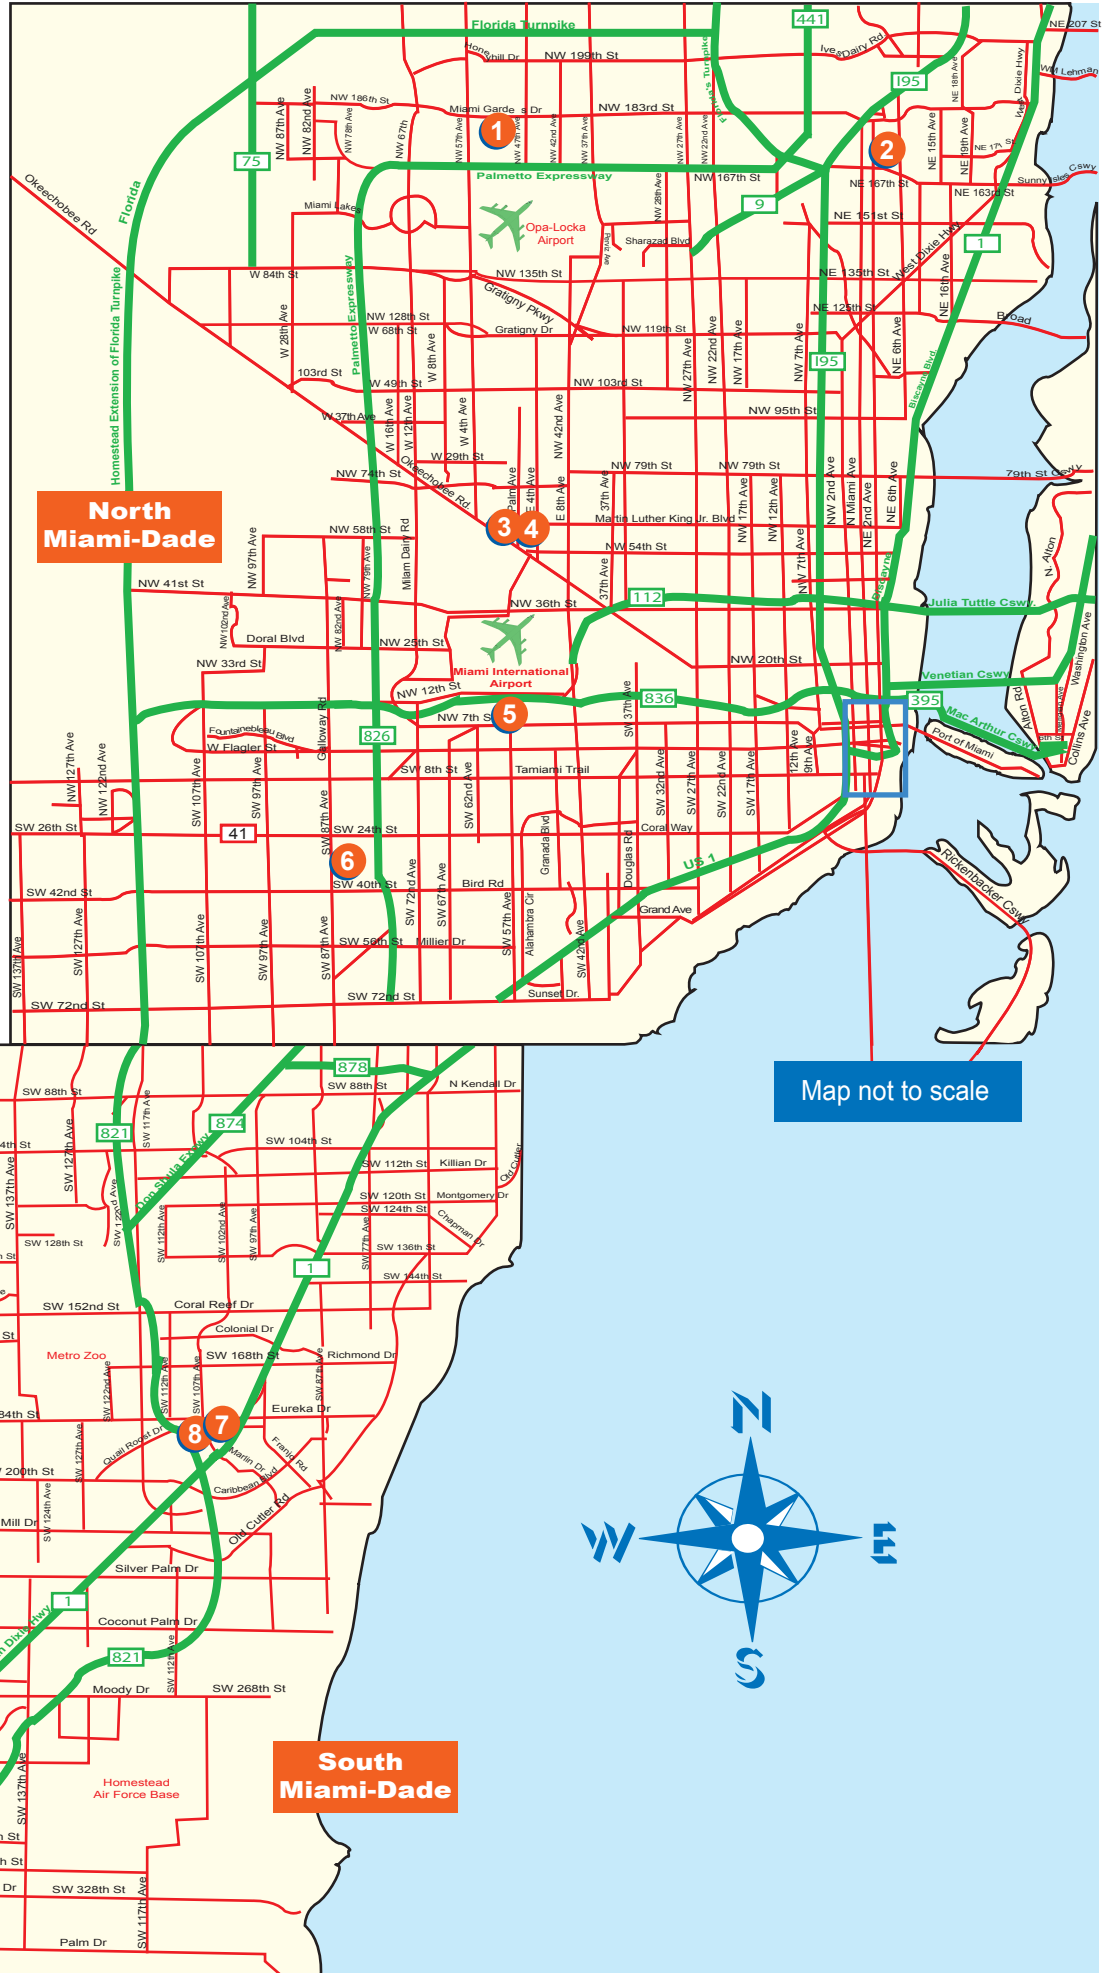

## Miami-Dade County Centers

For a center near you, call **305-470-JOBS (5627)**,  
or visit one of the following centers:

### Centers

1. Carol City  
4888 NW 183 St, Ste. 201  
Ph: 305-620-8012
2. North Miami Beach \*  
801 NE 167 St  
Ph: 305-654-7175
3. Northside \*  
240 E 1 Ave, Ste. 222  
Ph: 305-883-6925
4. Hialeah Downtown  
240 E 1 Ave, Ste. 222  
Ph: 305-883-6925
5. Little Havana \*  
5040 NW 7 St, Ste. 200  
Ph: 305-442-6900
6. West Dade  
8485 Bird Road, 2nd Floor  
Ph: 305-228-2300
7. Perrine  
18901 SW 106 Ave Ste. 218  
Ph: 305-252-4440
8. Homestead \*  
18901 SW 106 Ave  
Ste. 218  
Ph: 305-242-5373