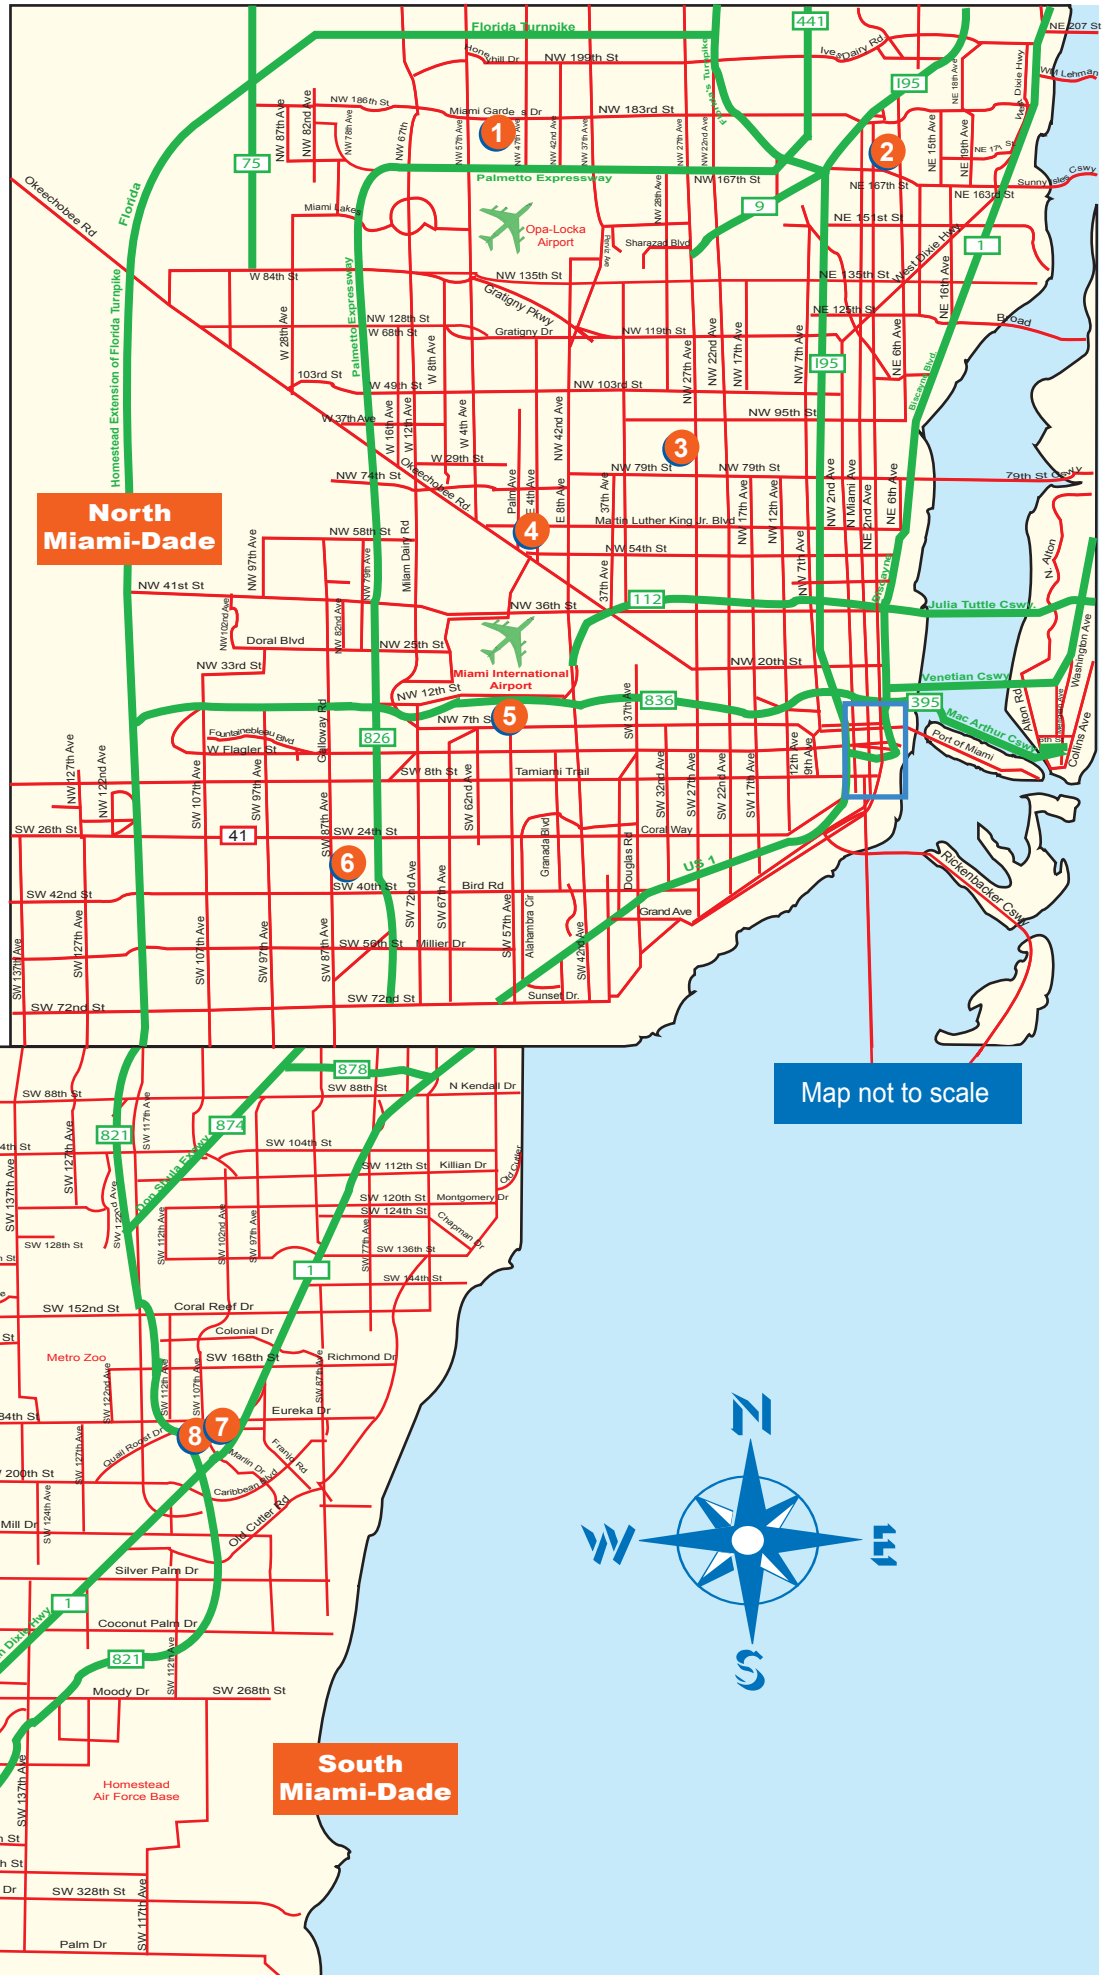

## Miami-Dade County Centers

For a center near you, call **305-470-JOBS (5627)**,  
or visit one of the following centers:

### Centers

1. Carol City  
4888 NW 183 St, Ste. 201  
Ph: 305-620-8012
2. North Miami Beach \*  
801 NE 167 St  
Ph: 305-654-7175
3. Northside \*  
7900 NW 27 Ave, Ste. 200  
Ph: 305-693-2060
4. Hialeah Downtown  
240 E 1 Ave, Ste. 222  
Ph: 305-883-6925
5. Little Havana \*  
5040 NW 7 St, Ste. 200  
Ph: 305-442-6900
6. West Dade  
8485 Bird Road, 2nd Floor  
Ph: 305-228-2300
7. Perrine  
18901 SW 106 Ave Ste. 218  
Ph: 305-252-4440
8. Homestead \*  
18901 SW 106 Ave  
Ste. 218  
Ph: 305-242-5373