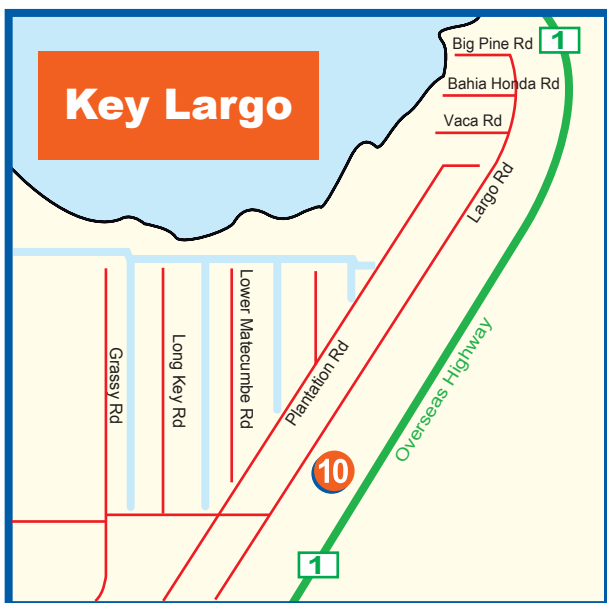

Monroe County Centers

For a center near you, call **305-470-JOBS (5627)**,
or visit one of the following centers:

Centers

10. Key Largo *
106040 Overseas Highway
2nd Floor - Room 225
Ph: 305-853-3540

11. Key West *
1111 12 Street
Suites 307 & 308
Ph: 305-292-6762

Map not to scale

Mangrove Ln

* Serves Out-of-School Youth

CareerSource South Florida is an equal employer/program. Auxiliary aids and services are available upon request to individuals with disabilities. All voice telephone numbers may be reached by persons using TTY/TDD equipment via Florida Relay 711.