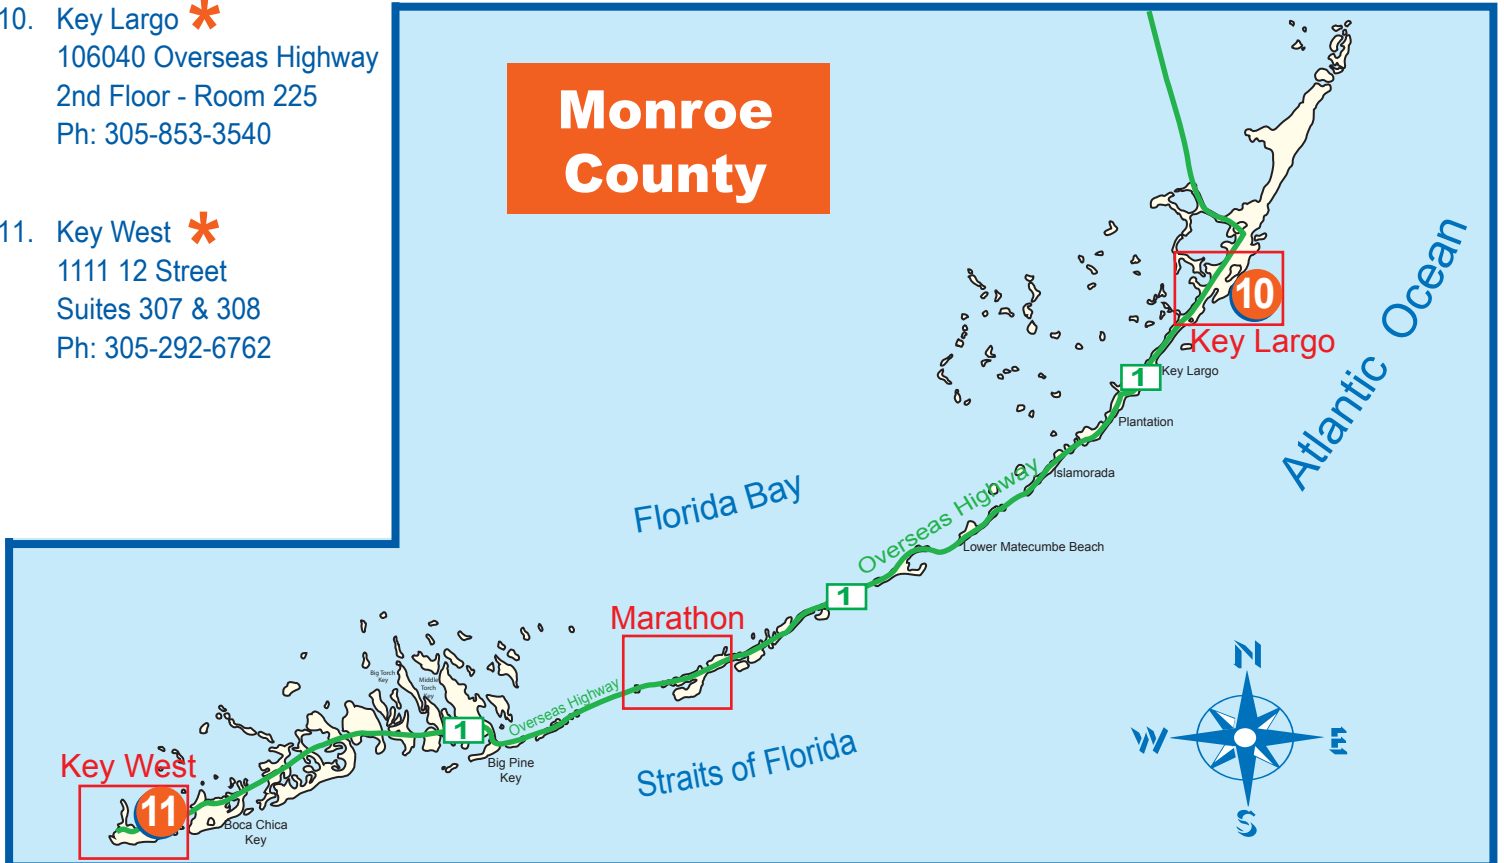

Monroe County Centers

For a center near you, call **305-470-JOBS (5627)**,
or visit one of the following centers:

Centers

10. Key Largo *
106040 Overseas Highway
2nd Floor - Room 225
Ph: 305-853-3540

11. Key West *
1111 12 Street
Suites 307 & 308
Ph: 305-292-6762

Map not to scale

Mangrove Ln

* Serves Out-of-School Youth

CareerSource South Florida is an equal employer/program. Auxiliary aids and services are available upon request to individuals with disabilities. All voice telephone numbers may be reached by persons using TTY/TDD equipment via Florida Relay 711.