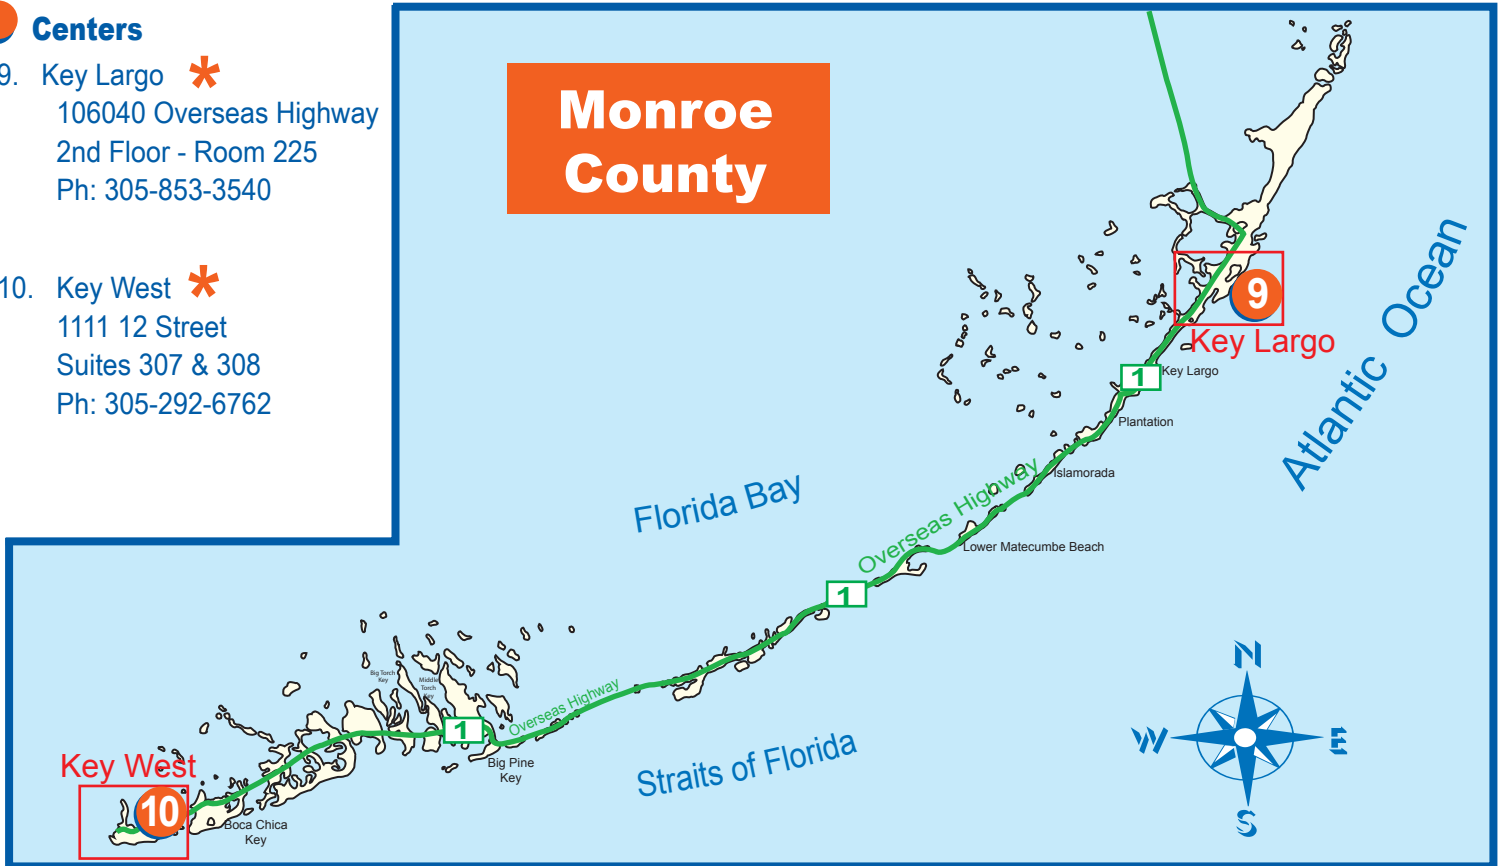

Monroe County Centers

For a center near you, call **305-470-JOBS (5627)**,
or visit one of the following centers:

Centers

- 9. Key Largo *
106040 Overseas Highway
2nd Floor - Room 225
Ph: 305-853-3540
- 10. Key West *
1111 12 Street
Suites 307 & 308
Ph: 305-292-6762

Map not to scale

Revised Aug. 14, 2023