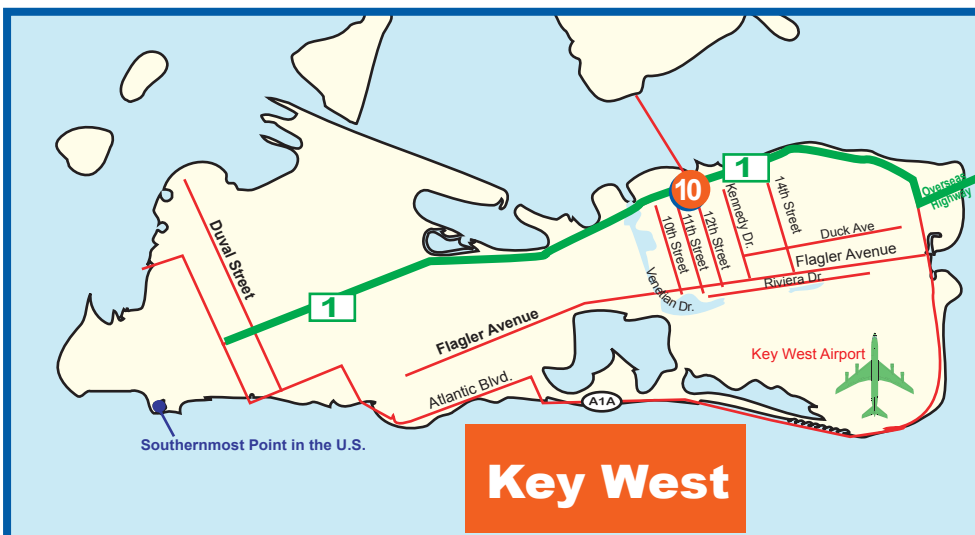

* Serves Out-of-School Youth

CareerSource South Florida is an equal employer/program. Auxiliary aids and services are available upon request to individuals with disabilities. All voice telephone numbers may be reached by persons using TTY/TDD equipment via Florida Relay 711.

Map not to scale